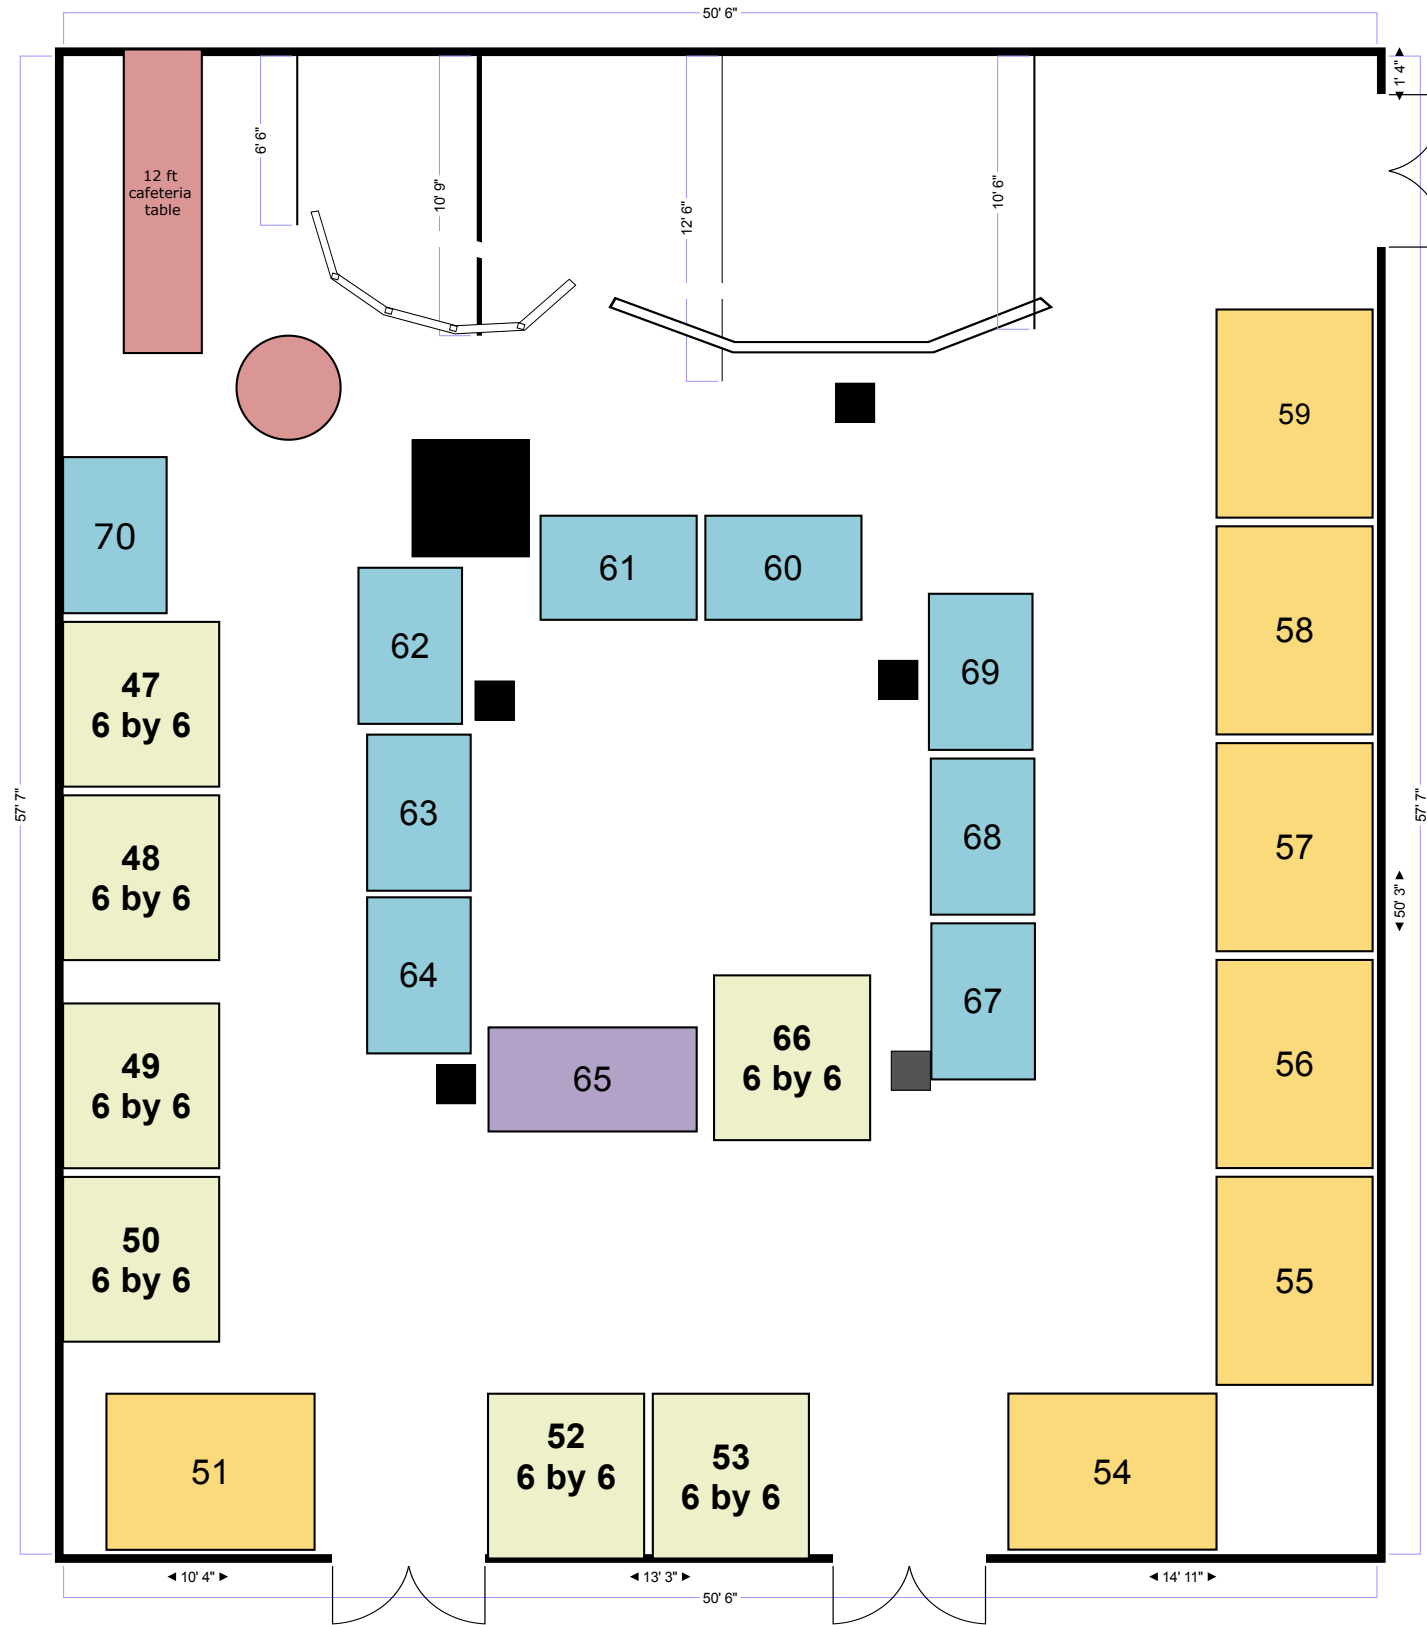

**Da Vinci Arts Fair 2019  
1st Floor Cafeteria**

doors propped open for airflow, but no foot traffic. Shopper traffic only in and out front doors, making a nice loop.

\*\*Power is only available along outside wall.

Inside row can spread booth a little bit, however the black marks are poles.